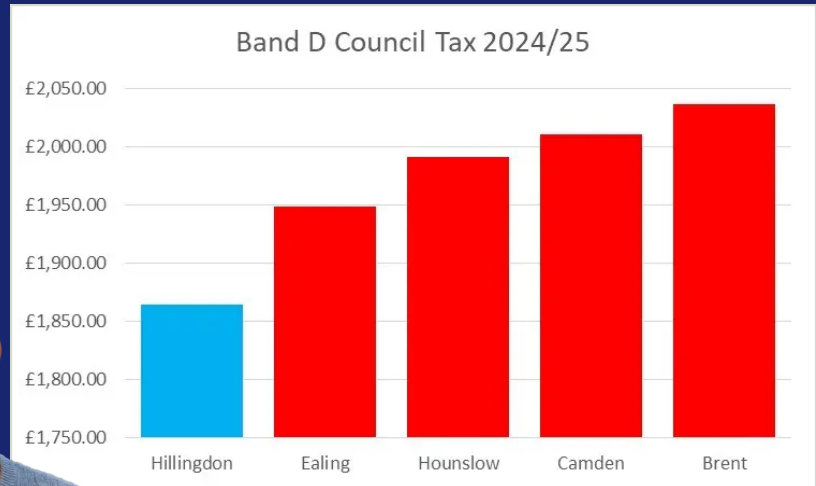

SOUND FINANCIAL MANAGEMENT WITH HILLINGDON CONSERVATIVES

Across London, Labour councils charge higher council tax. Here in Hillingdon, we keep council tax and charges low so that local people can retain more of their hard-earned money. On top of this, we deliver first-class services that our residents have told us they value.

Local Conservative candidate, Kelly Martin, will be part of the strong Hillingdon East team who have a track record of putting residents first and keeping council tax low. Don't risk Labour destroying our Borough's finances.

Vote
**Kelly
MARTIN**

On May 2nd

Hillingdon Conservatives